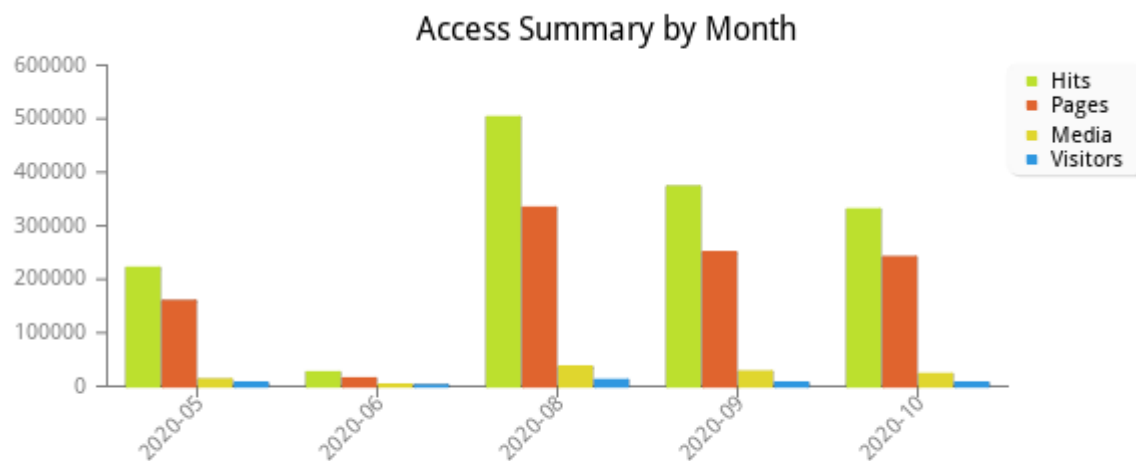

StatDisplay

Analysis Progress

Displays a simple progress bar to show how much of the log file was already analysed:

Access Summary

Gives a summary table over all accesses that were ever logged:

Summary by Month									
Month	Daily Average				Monthly Totals				
	Hits	Files	Pages	Visitors	Hits	Files	Pages	Visitors	Bytes
2020-05	9617	543	6921	251	221201	12482	159186	5770	2.6 GB
2020-06	6464	673	3625	343	25854	2692	14500	1373	385.5 MB
2020-08	16220	1160	10760	371	502829	35953	333572	11490	7.7 GB
2020-09	12425	907	8331	211	372745	27196	249925	6323	4.4 GB
2020-10	12236	841	8930	242	330371	22699	241103	6544	3.7 GB

Get the summary as a graph:

Month Overview

Give detailed summary table on the accesses during the current month:

Monthly Statistics for 2021-01	
Total hits	0
Total files	0

Total pages	0	
Total visitors	0	
Total bytes	0 B	
	avg	max
Hits per hour	0	0
Hits per day	0	0
Files per day	0	0
Pages per day	0	0
Bytes per day	0 B	0 B
Hits by Status Code		

Daily Accesses

Show the accesses of each day in the current month:

Daily Access Statistics for 2021-01					
Day	Hits	Media	Pages	Visitors	Traffic

Show the accesses of each day in a specific month:

Daily Access Statistics for 2017-09					
Day	Hits	Media	Pages	Visitors	Traffic
Daily Access Statistics for 2017-08					
Day	Hits	Media	Pages	Visitors	Traffic
Daily Access Statistics for 2017-07					
Day	Hits	Media	Pages	Visitors	Traffic
Daily Access Statistics for 2017-06					
Day	Hits	Media	Pages	Visitors	Traffic

Traffic by User

This is a bit more special. It lists the authenticated users that created the most traffic on your site during the last 7 days:

7 Day User Traffic		
#	Name	Traffic

Show the top 10 users as a graph, the workday average is shown as a red line: